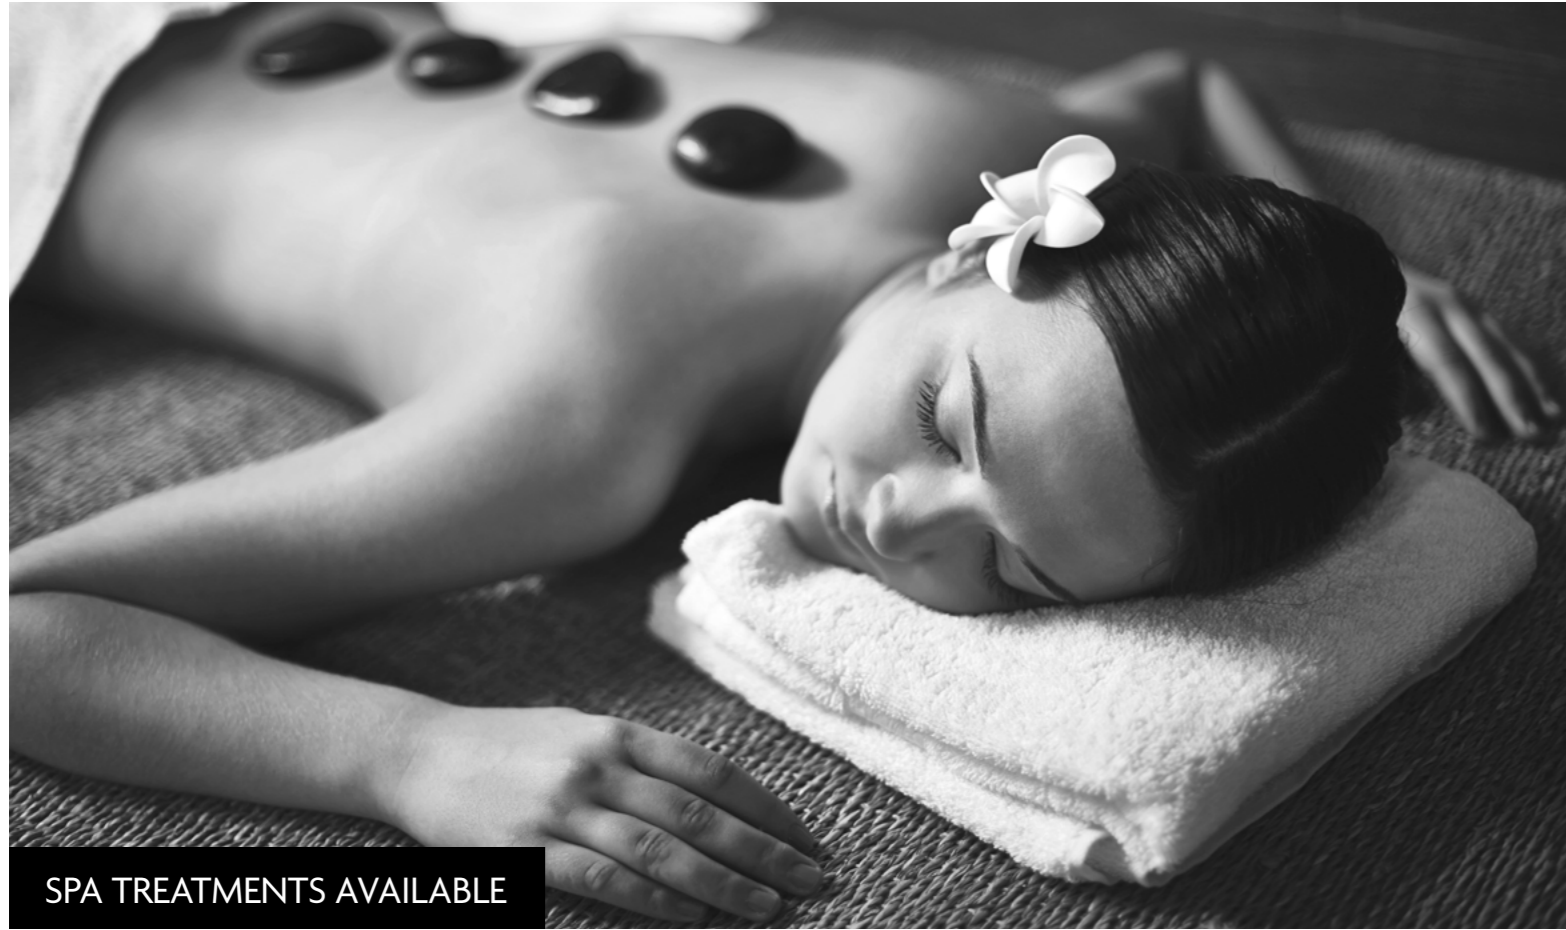

MEMBERSHIPS

A BEAUTIFUL **SAFE HAVEN** BY THE SEA

OVER 1000M² OF STUNNING
LANDSCAPED GARDENS
PERCHED ABOVE THE SEA.

RENOVATED INDOOR POOL & SPA FACILITIES

MEMBERSHIPS OFFER
UNFETTERED ACCESS TO
OUR RENOVATED INDOOR
POOL AND SPA FACILITIES
WHICH WERE COMPLETED
IN 2020.

SAUNA FACILITIES WITH DEDICATED NATURIST AREA

SHOCK SHOWER

SPA TREATMENTS AVAILABLE

FUNCTIONAL FITNESS

OUR GYM IS EQUIPPED
FOR ALL KINDS OF
WORKOUT REGIMES.

KINESIS ONE
TREADMILLS
CROSS TRAINER
CHEST PRESS
LEG CURL
LOW ROW
UPRIGHT BIKE
RECUMBENT BIKE
BENCHES
FREE WEIGHTS
EQUALIZER
TRX
BATTLE ROPES
SLAM BALLS
GYM BALLS
KETTLEBELLS
PLYO BOX
MINI BOSU BALL
SKIPPING ROPES

MEMBERSHIP PERKS

JOINING THE CROWNE
PLAZA LIMASSOL FAMILY
HAS ITS PERKS INCLUDING
A 20% DISCOUNT AT OUR
BARS & RESTAURANTS,
AND A 10% DISCOUNT ON
BOOKED EVENTS.

LA BREZZA

MEMBERSHIP PRICES

CORPORATE
DISCOUNTS ARE
AVAILABLE FOR
3+ CONCURRENT
ENROLLING MEMBERS.