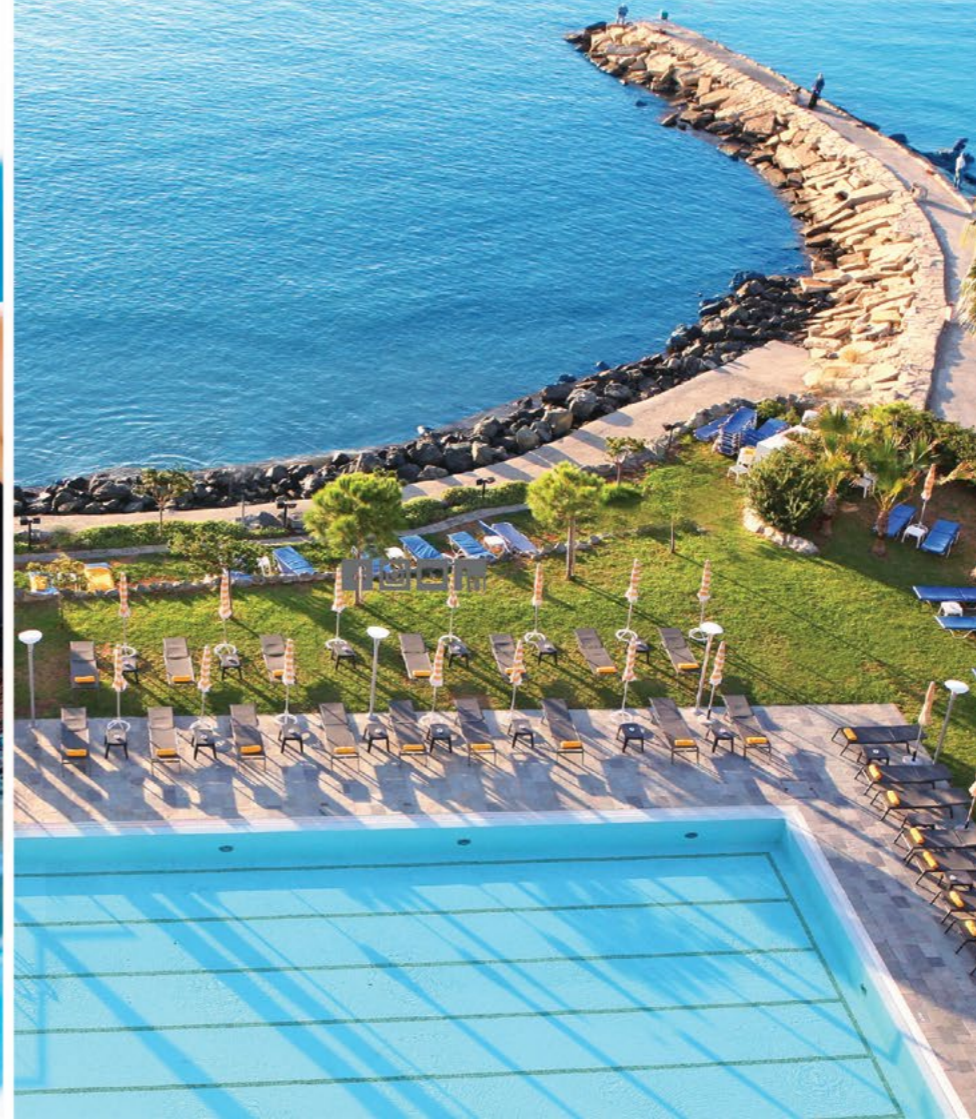

MEMBERSHIPS

A BEAUTIFUL **SAFE HAVEN** BY THE SEA

OVER 1000M² OF STUNNING
LANDSCAPED GARDENS
PERCHED ABOVE THE SEA.

RENOVATED INDOOR POOL & SPA FACILITIES

MEMBERSHIPS OFFER
UNFETTERED ACCESS TO
OUR RENOVATED INDOOR
POOL AND SPA FACILITIES
WHICH WERE COMPLETED
IN 2020.

SAUNA FACILITIES WITH DEDICATED NATURIST AREA

SHOCK SHOWER

SPA TREATMENTS AVAILABLE

FUNCTIONAL FITNESS

OUR GYM IS EQUIPPED
FOR ALL KINDS OF
WORKOUT REGIMES.

KINESIS ONE
TREADMILLS
CROSS TRAINER
CHEST PRESS
LEG CURL
LOW ROW
UPRIGHT BIKE
RECUMBENT BIKE
BENCHES
FREE WEIGHTS
EQUALIZER
TRX
BATTLE ROPES
SLAM BALLS
GYM BALLS
KETTLEBELLS
PLYO BOX
MINI BOSU BALL
SKIPPING ROPES

MEMBERSHIP PERKS

JOINING THE CROWNE
PLAZA LIMASSOL FAMILY
HAS ITS PERKS INCLUDING
A 20% DISCOUNT AT OUR
BARS & RESTAURANTS,
AND A 10% DISCOUNT ON
BOOKED EVENTS.

LA BREZZA

MEMBERSHIP PRICES

CORPORATE
DISCOUNTS ARE
AVAILABLE FOR
3+ CONCURRENT
ENROLLING MEMBERS.