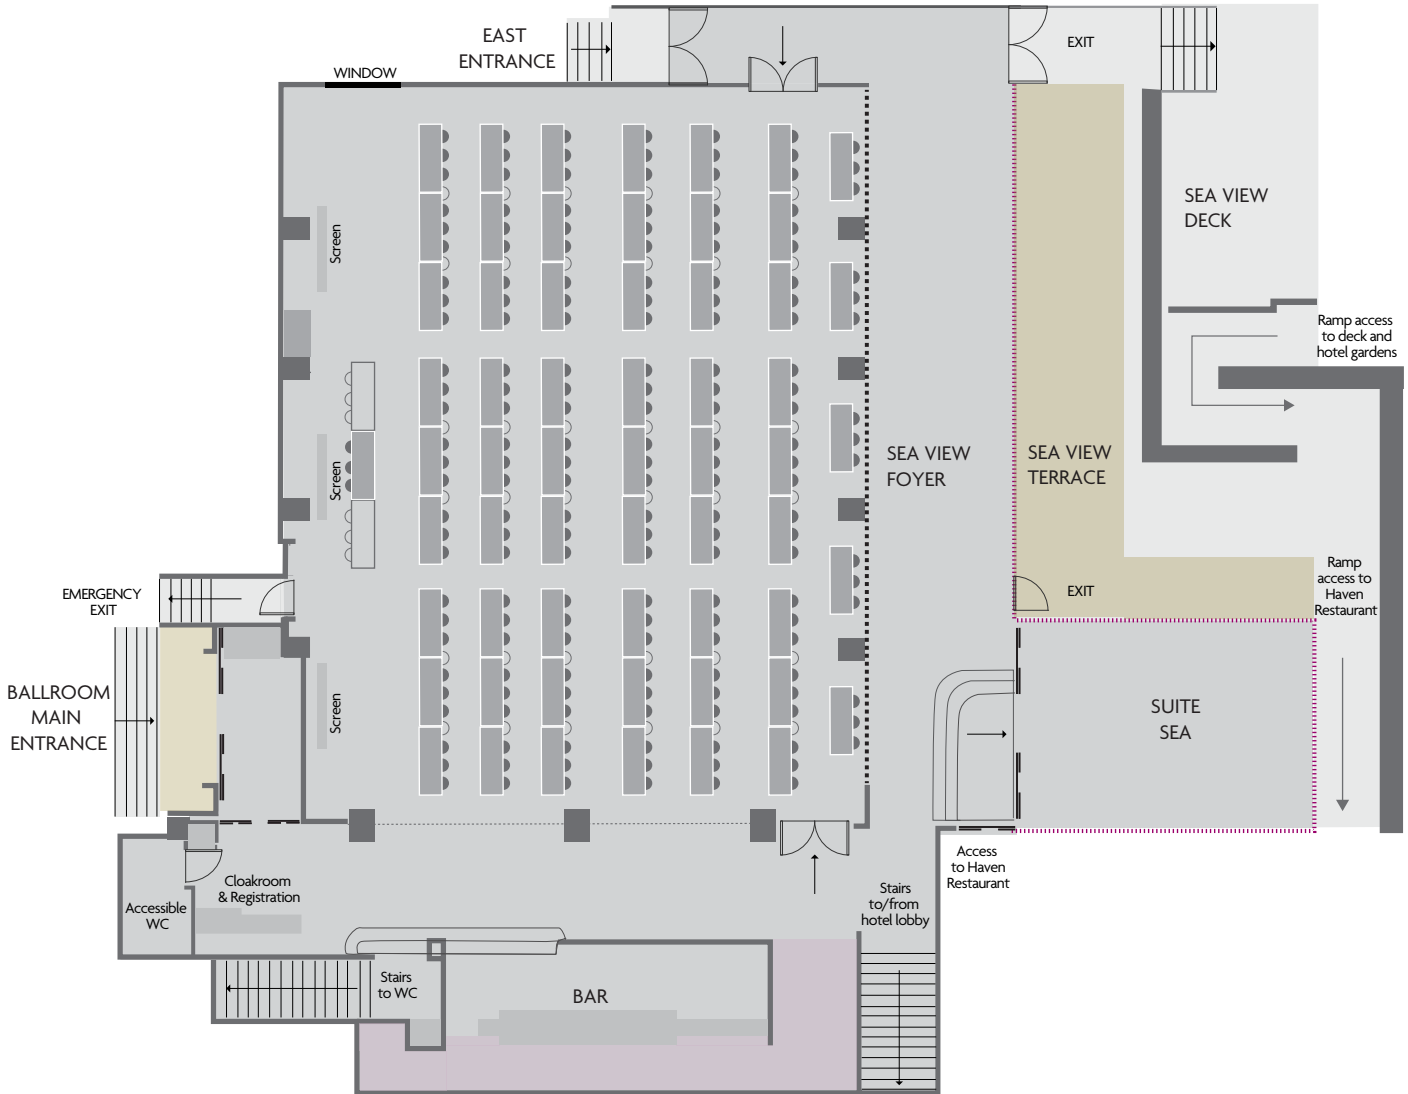

THE BALLROOM

BALLROOM SUITE A & B | CLASSROOM STYLE
 CAPACITY | 180-216 DELEGATES
 HEAD TABLE | 3-(9) SEATS

KEY

- RETRACTABLE GLASS PANELS
- SLIDING GLASS DOORS
- AIRWALL
- AUTOMATIC DOORS
- SERVICE AREA
- INDOOR AREA
- OUTDOOR COVERED AREA