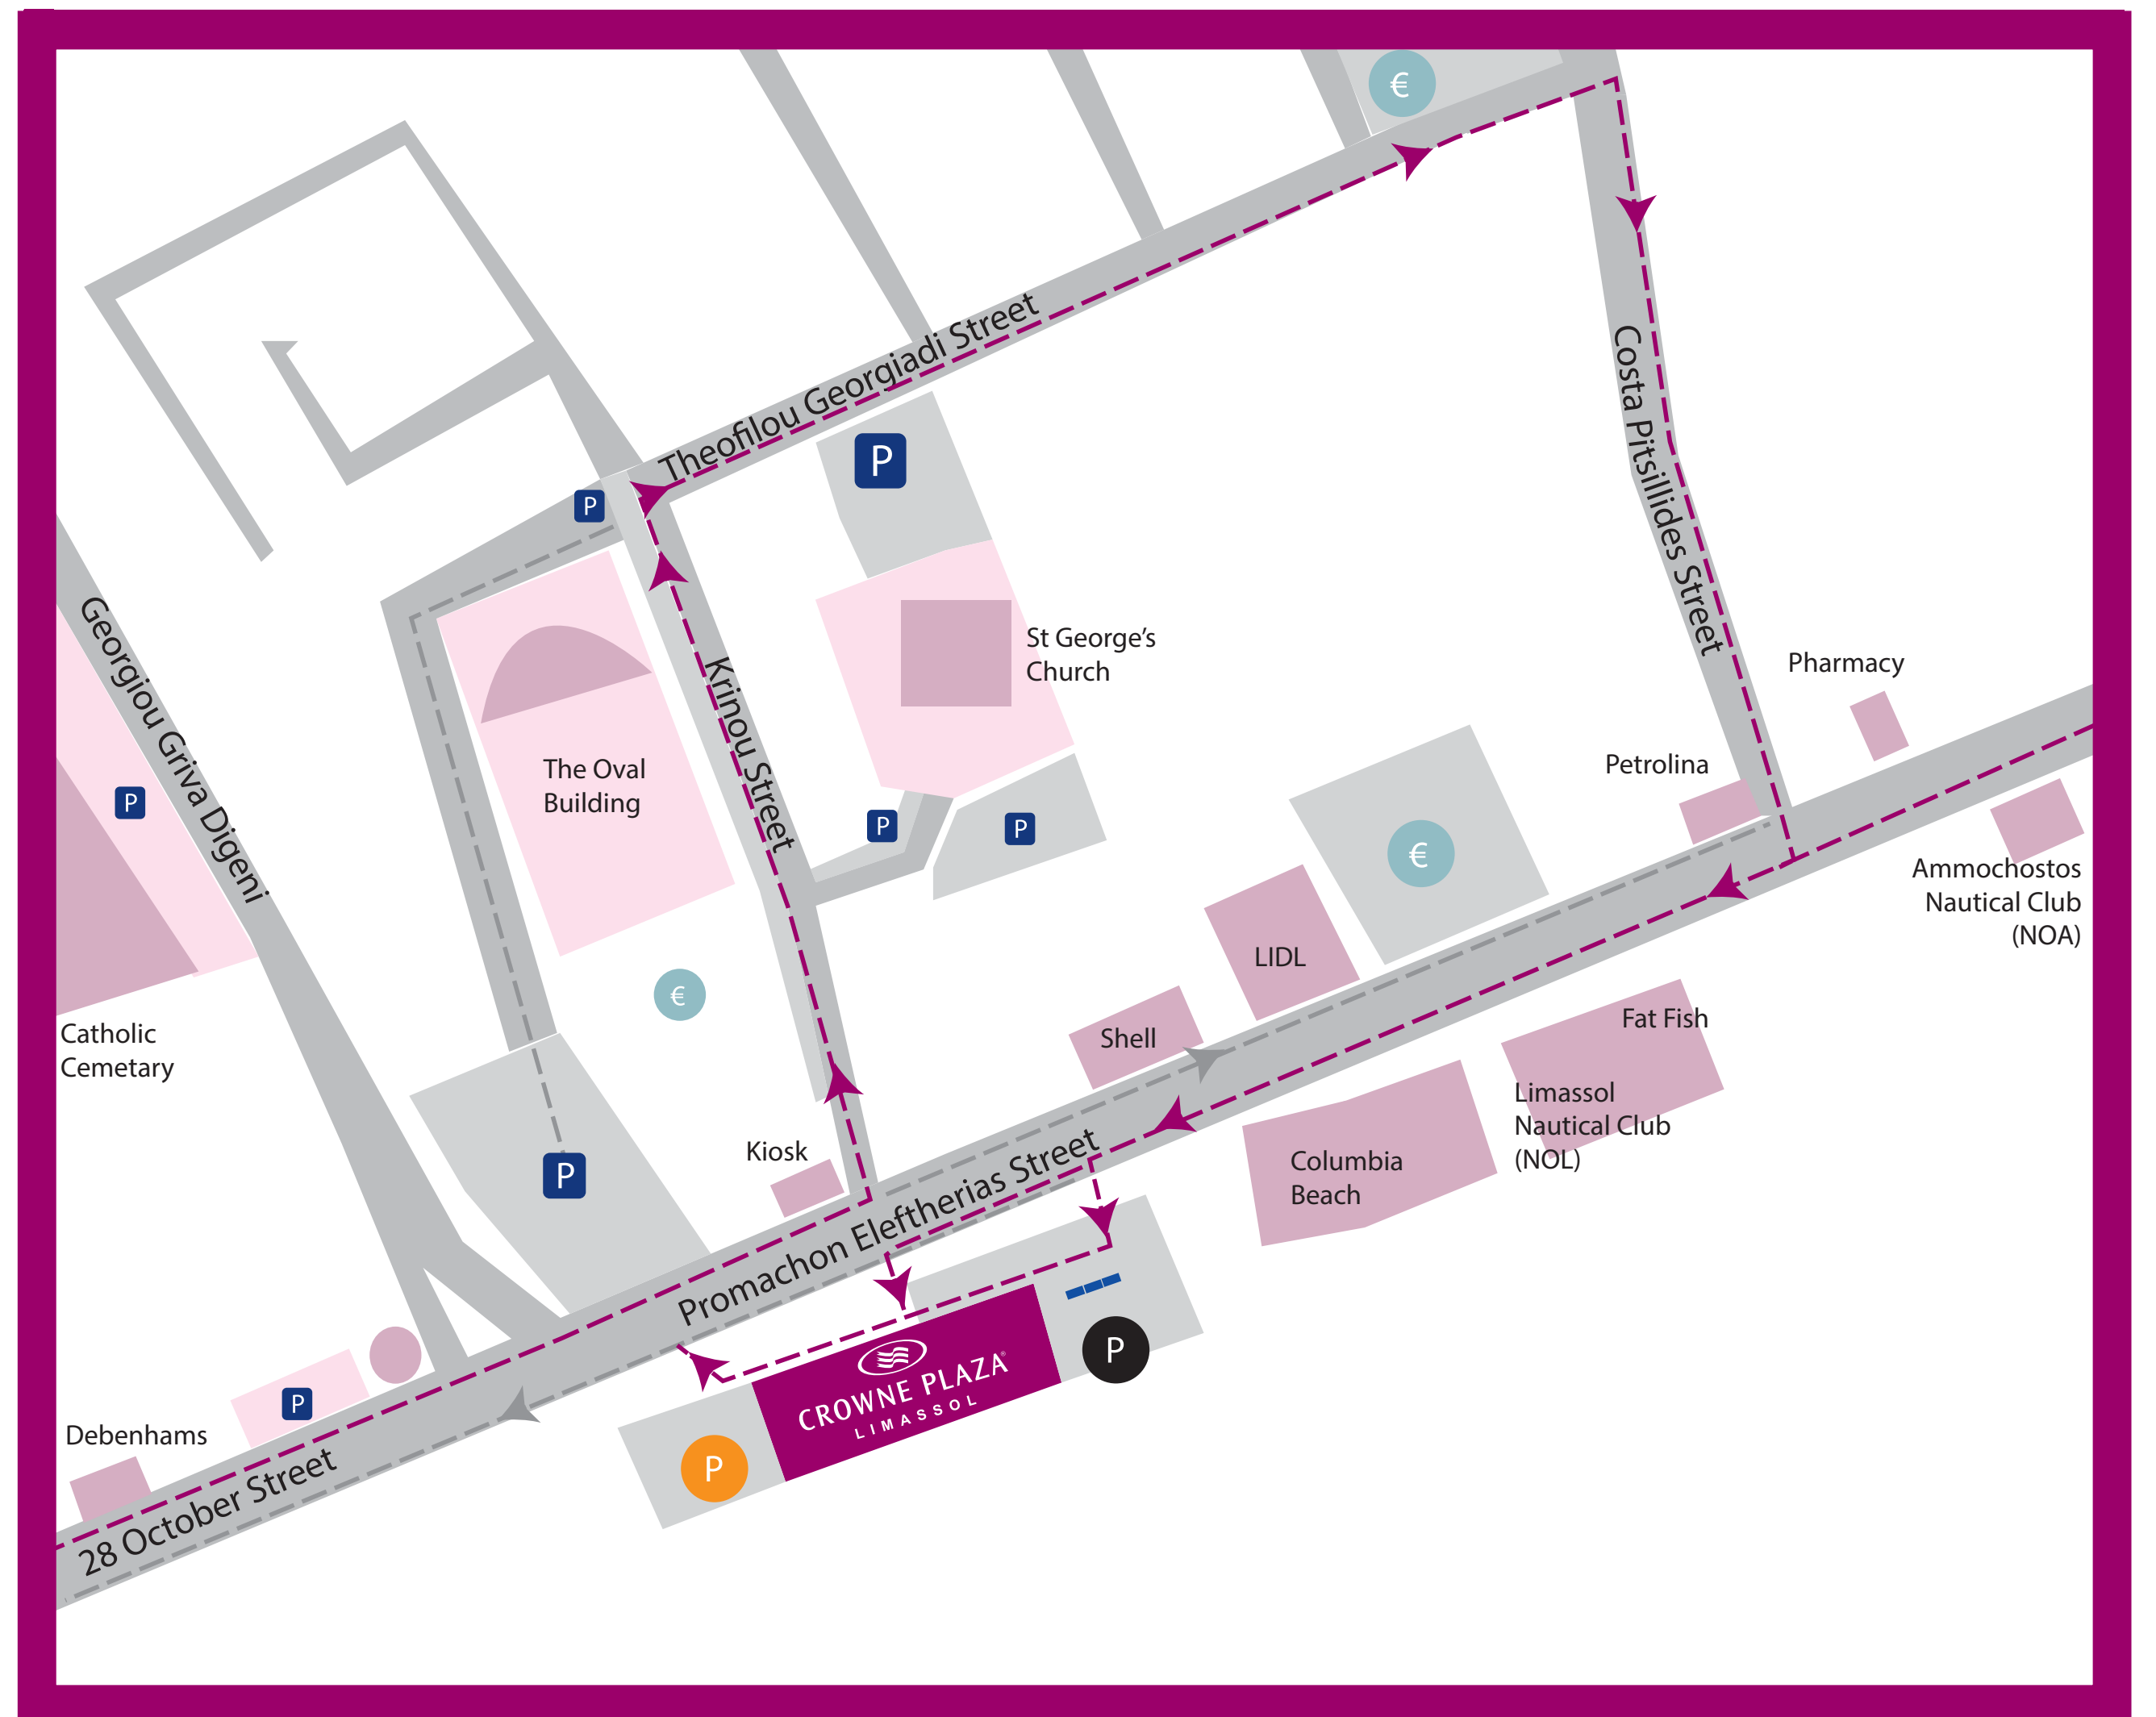

CROWNE PLAZA[®]
 LIMASSOL
 AN IHG HOTEL

Parking
 Map

-  Route to hotel
-  Accessible parking
-  Crowne Plaza Limassol Residents Only Parking
-  Public parking
-  Crowne Plaza Limassol Residents & Visitors Parking
-  Private parking (fee)