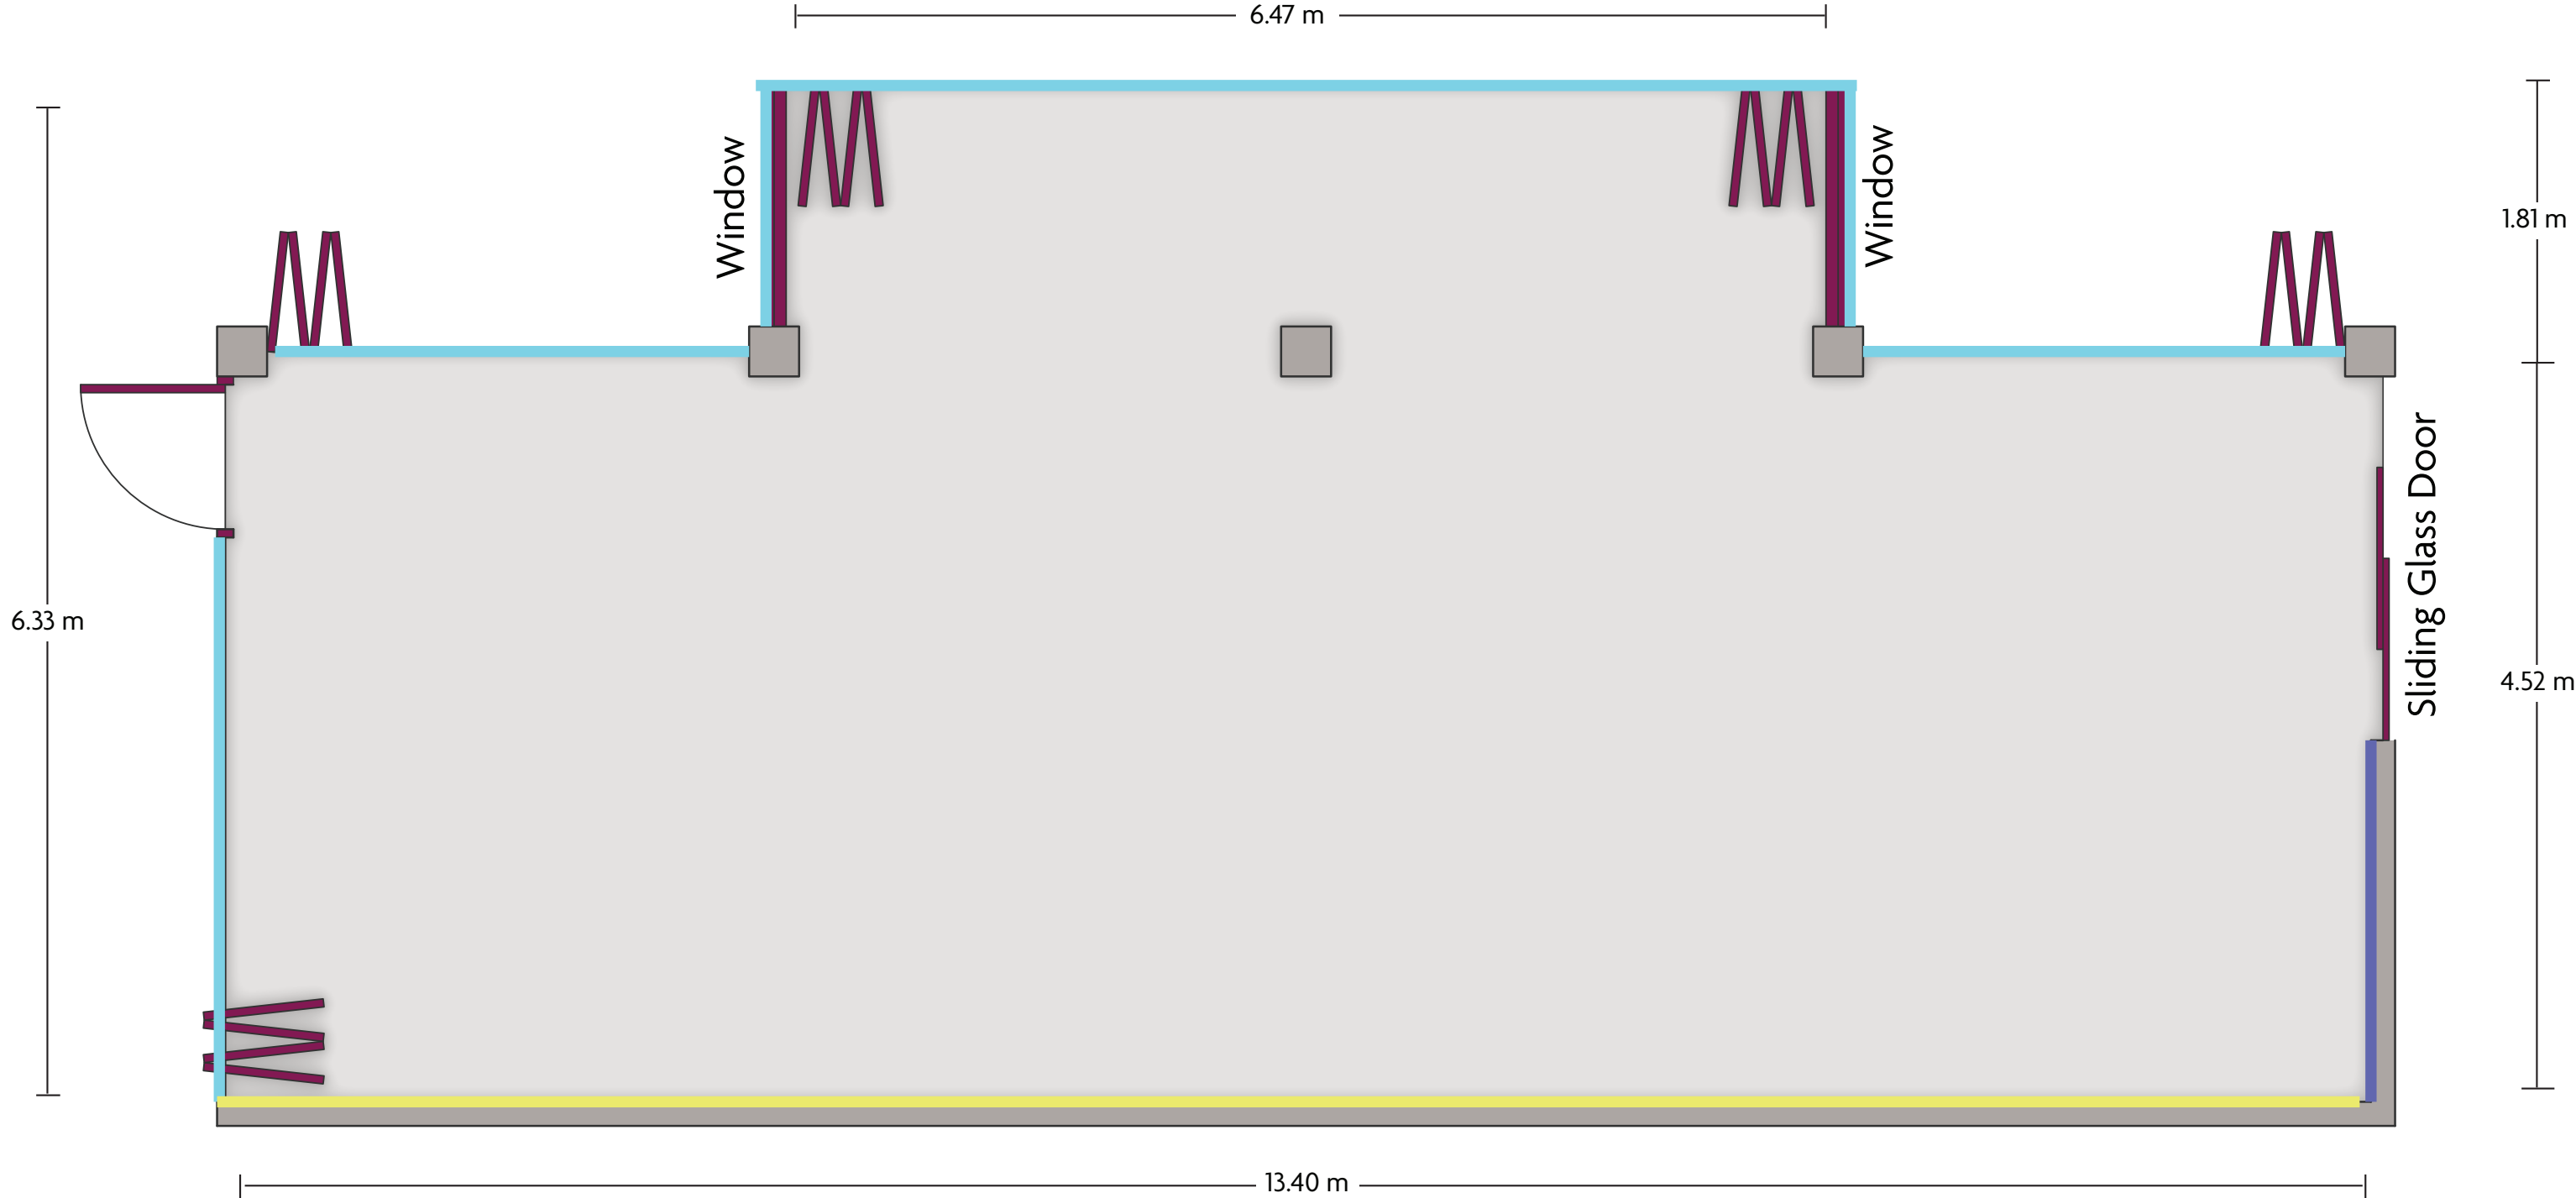

Crowne Plaza® Limassol - Med Meeting Room

- wall with mirrors
- glass panels with retractable blinds
- wall-mounted 75" TV

LENGTH: 13.4 m WIDTH: 6.3 m HEIGHT: 2.5 m TOTAL SQUARE METERS: 80.0 m² MAXIMUM CAPACITY: 100 POWER OUTLETS: 10